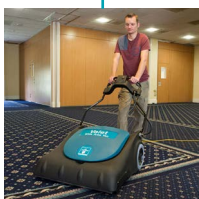

VALET WIDE AREA VAC

A powerful wide area vacuum cleaner that delivers high productive vacuuming in large, carpeted areas.

ERGONOMIC

Ergonomically designed handle including height adjustment, cushioned grips and dead man's safety switch

LARGE CAPACITY

40 litre capacity with a disposable paper bag for maximum productivity

EFFICIENT

4-stage clean-air filtration removes dust particles down to 0.3 microns. Plus, high efficiency twin 1000 watt vacuum motor

POWERFUL

The 1800rpm brush loosens deep-down dirt and revives compressed carpet pile in high traffic areas so your carpets stay looking great longer

EFFECTIVE

Large 70cm cleaning path giving 2.5 times more coverage than a typical upright or tub vacuum