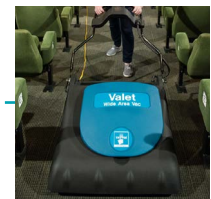

VALET WIDE AREA VAC

A powerful wide area vacuum cleaner that delivers high productive vacuuming in large, carpeted areas.

ERGONOMIC

Ergonomically designed handle including height adjustment, cushioned grips and dead man's safety switch

POWERFUL

The 1800rpm brush loosens deep-down dirt and revives compressed carpet pile in high traffic areas so your carpets stay looking great longer

EFFECTIVE

Large 70cm cleaning path giving 2.5 times more coverage than a typical upright or tub vacuum

VERSATILE

5 position brush height adjustment for effective vacuuming on all carpet types

**Valet Wide Area Vac
VWAV**

**Model
Product Code**

SPECIFICATIONS

Voltage AC (~) / Frequency	V/Hz	230 / 50
Vacuum motor power	W	2 x 1000
Capacity	litres	40
Brush width	cm	70
Brush speed	rpm	1800
Filtration		4-stage clean-air
Productivity rate	m ² /h	743
Vacuum / water lift	kPa / mmwg	15.7 / 1600
Brush Adjustment		5 pile settings
Sound pressure level	dB(A)	70
Dimensions (L x W x H)	cm	50 x 76 x 91
Weight	kg	43
Cable length	m	25